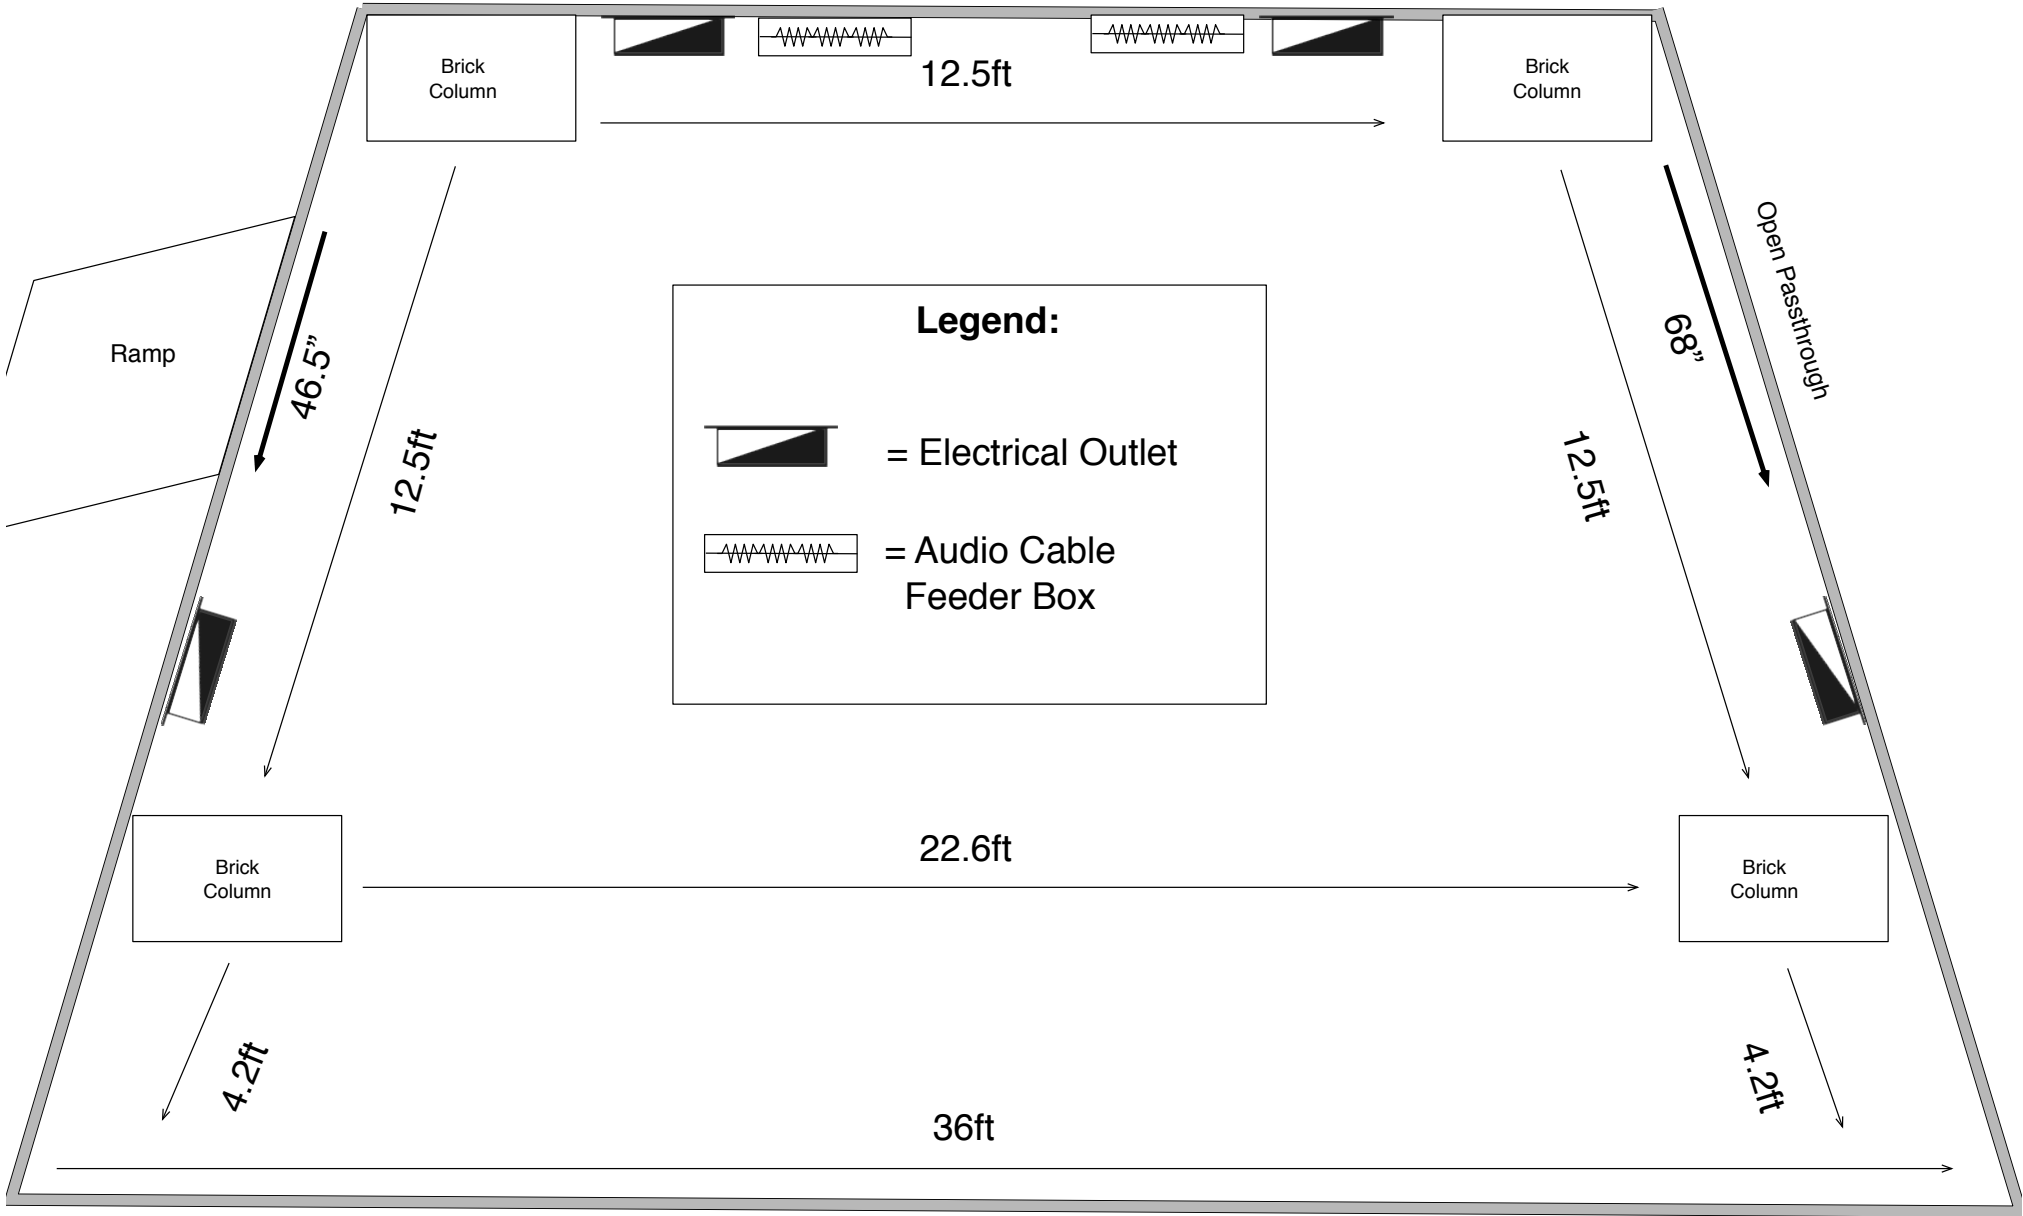

**Stage
Right**

REAR

**Stage
Left**

Brick
Column

12.5ft

Brick
Column

Ramp

46.5"

12.5ft

Legend:

= Electrical Outlet

= Audio Cable
Feeder Box

68"

12.5ft

Open Passthrough

Brick
Column

22.6ft

Brick
Column

4.2ft

36ft

4.2ft

FRONT

Stage Height
3ft

Central Park Livingston

Stage
Right

REAR

Stage
Left

36ft *appx.

FRONT

**6 Electrical Outlets
Available**

Central Park Livingston