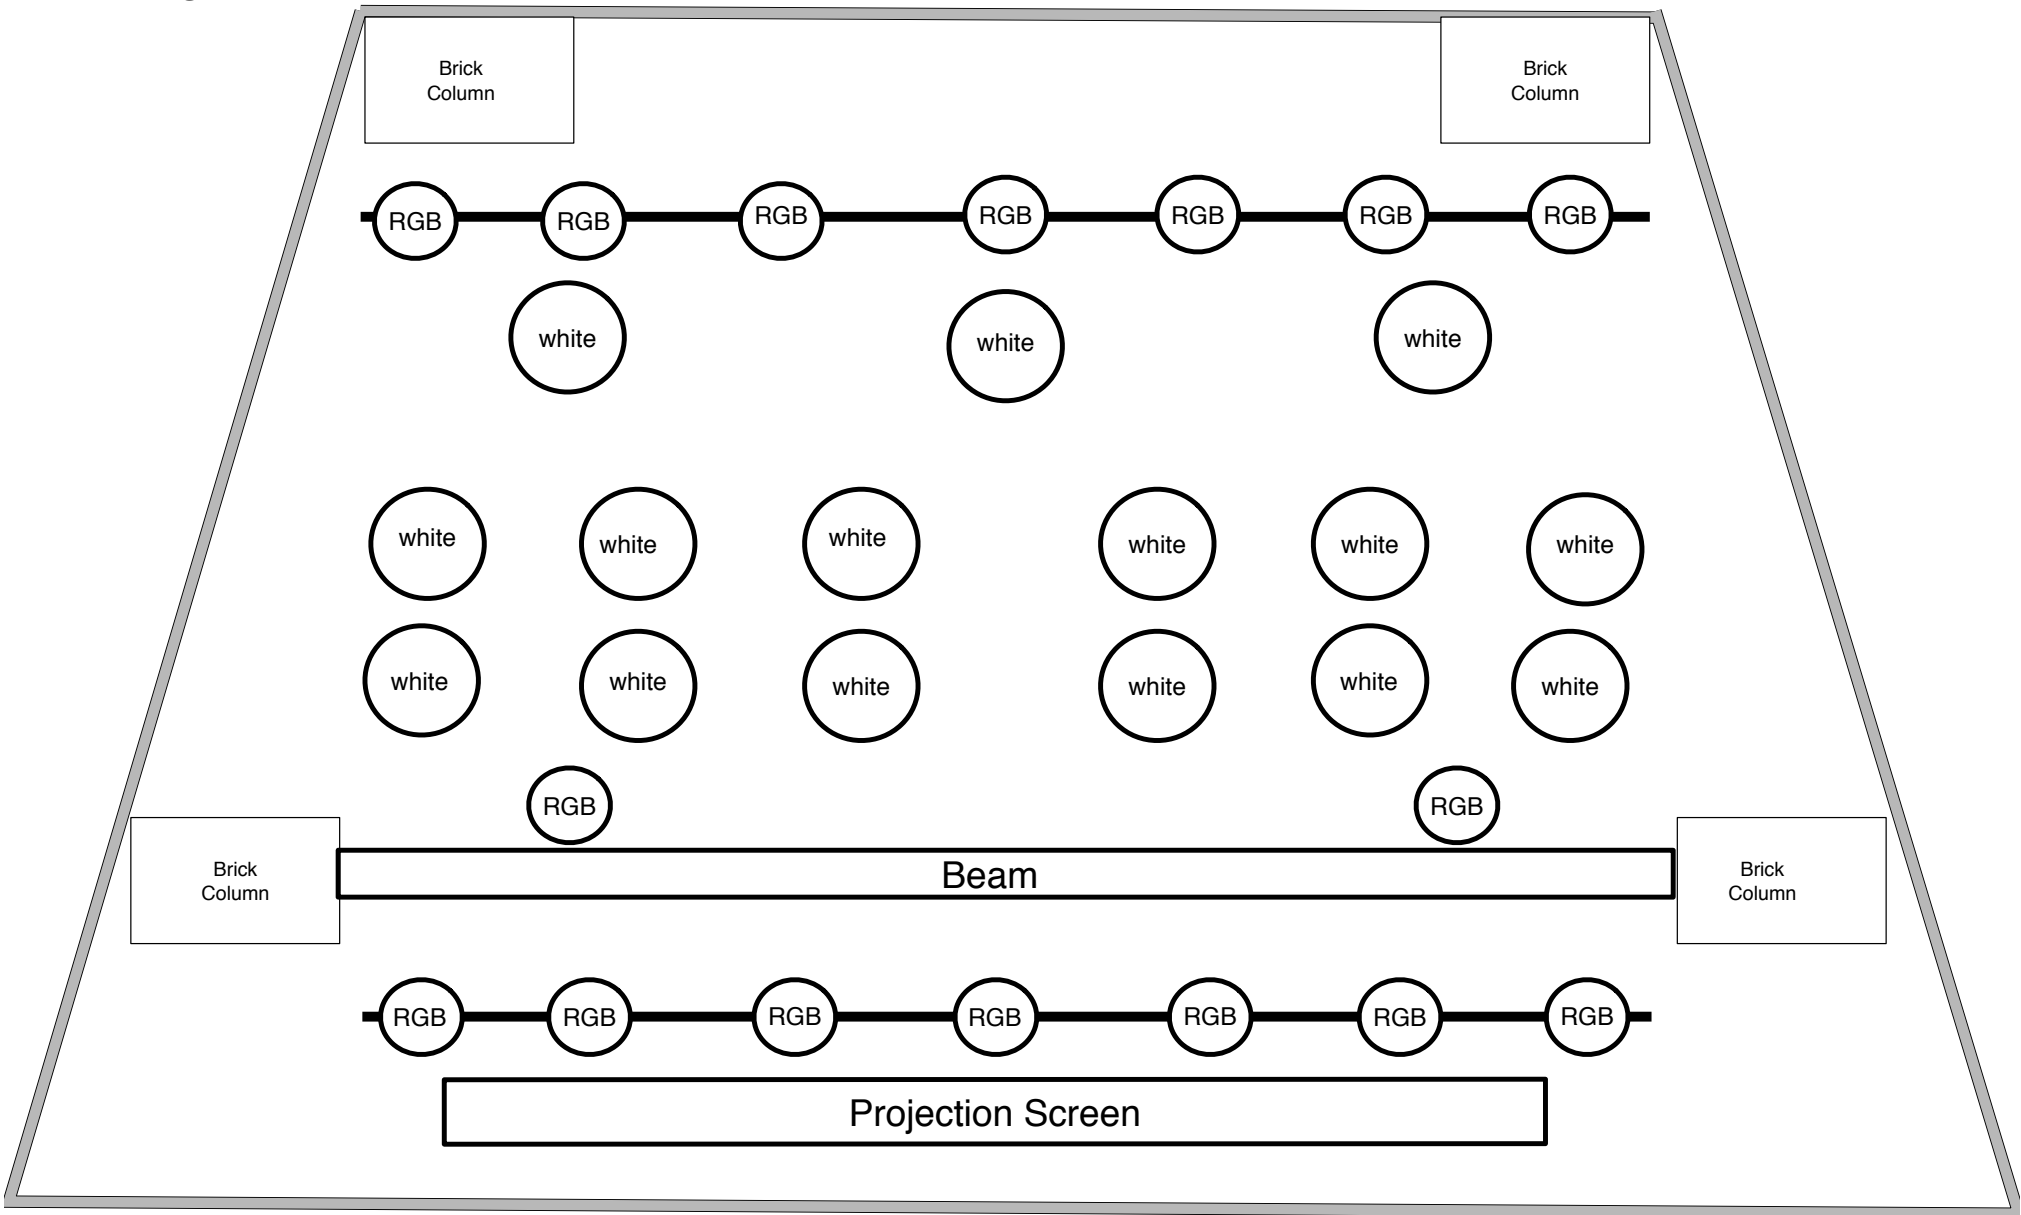

12.5ft

Legend:

= Electrical Outlet

= Audio Cable
Feeder Box

68"

12.5ft

Open Passthrough

Brick
Column

22.6ft

Brick
Column

4.2ft

36ft

4.2ft

FRONT

Stage Height
3ft

Central Park Livingston

Stage
Right

REAR

Stage
Left

36ft *appx.

FRONT

**6 Electrical Outlets
Available**

Central Park Livingston